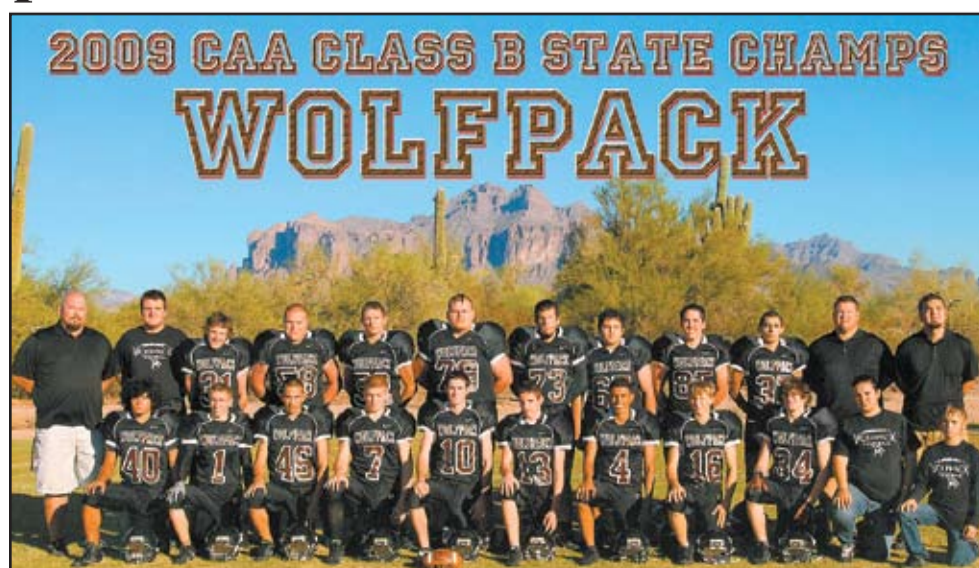

State Champs Hand Out Post Season Awards

Apache Trail High School
2009 CAA
"Class B"
State Champs
11-1 Overall

The 2009 CAA State Champion Apache Trail Wolfpack held their post season award's ceremony this past Friday night at the Apache Junction Boys and Girls Club. In addition to handing out varsity letters and individual awards, coaches and administrators also recognized the team's supporters. For more details on the award's ceremony, check out the article on page B-6 in this week's edition.